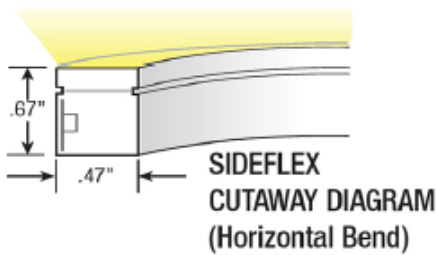

TopFlex, SideFlex & RGBW

The NeoVision24™ product line is a 24VDC flexible linear 'neon' tape designed for applications that require ultra-rich light and color saturation that is characteristic of neon. SideFlex enables horizontal bending and TopFlex enables vertical bending that conforms tape around curvilinear surfaces.

- 5-year warranty when paired with GM power supply

NeoVision24™ TopFlex

NeoVision24™ SideFlex

Ordering Information

Example: NV24S-3W-30K-16

MODEL	WATTS/FOOT	COLOR TEMP	REEL LENGTH
NV24T	3W	30K (3000K)	16 (16'-4")
NV24S		40K (4000K)	32 (32'-8")
		AM (Amber)	
		BL (Blue)	
		GR (Green)	
		RD (Red)	
NV24T	4W	RGBW	16 (16'-4")
NV24S			

NOTE: For connectors and other accessories refer to a spec sheet

Dimensions

Applications