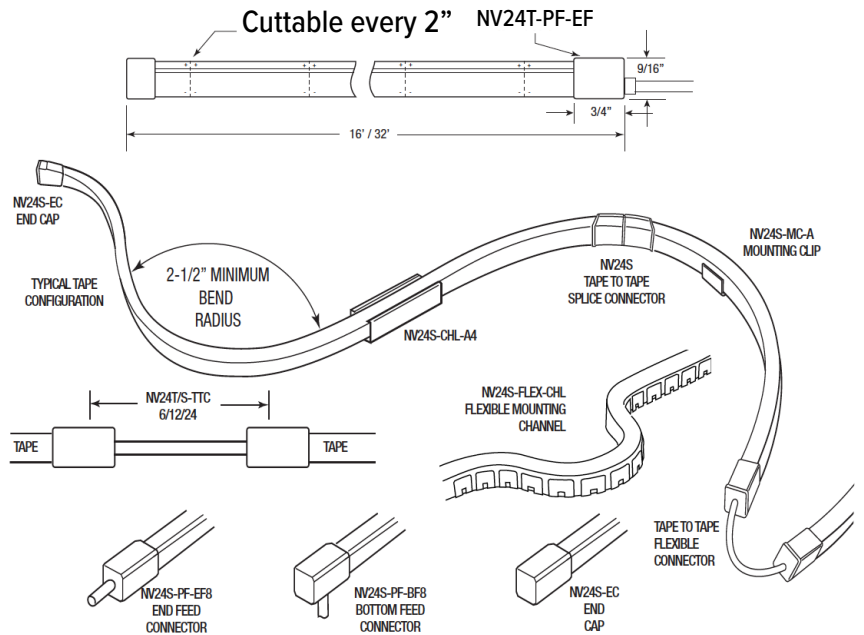

TopFlex, SideFlex & RGBW

The NeoVision24™ product line is a 24VDC flexible linear 'neon' tape designed for applications that require ultra-rich light and color saturation that is characteristic of neon. SideFlex enables horizontal bending and TopFlex enables vertical bending that conforms tape around curvilinear surfaces.

Specification-At-A-Glance

ELECTRICAL

- 3.0 watts per foot
- 4.3 watts per foot (RGBW)
- 24VDC operation
- 90+ CRI
- Dimmable
- 120° viewing angle

CERTIFICATIONS

- Wet location - IP65
- 24VDC UL compliant

WARRANTY

- 5-year warranty when paired with GM power supply

NeoVision24™ TopFlex

NeoVision24™ SideFlex

Ordering Information

Example: NV24S-3W-30K-16

MODEL	WATTS/FOOT	COLOR TEMP	REEL LENGTH
NV24T	3W	30K (3000K)	16 (16'-4")
NV24S		40K (4000K)	32 (32'-8")
		AM (Amber)	
		BL (Blue)	
		GR (Green)	
		RD (Red)	
NV24T	4W	RGBW	16 (16'-4")
NV24S			

NOTE: For connectors and other accessories refer to a spec sheet

Dimensions

Applications