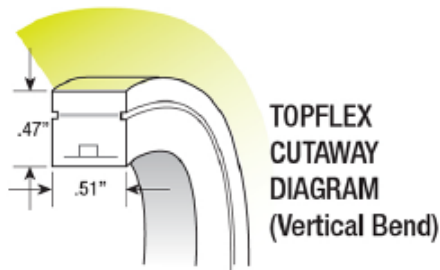

- 5-year warranty when paired with GM power supply

NeoVision24™ TopFlex

NeoVision24™ SideFlex

Ordering Information

Example: NV24S-3W-30K-16

MODEL	WATTS/FOOT	COLOR TEMP	REEL LENGTH
NV24T	3W	30K (3000K)	16 (16'-4")
NV24S		40K (4000K)	32 (32'-8")
		AM (Amber)	
		BL (Blue)	
		GR (Green)	
		RD (Red)	
NV24T	4W	RGBW	16 (16'-4")
NV24S			

NOTE: For connectors and other accessories refer to a spec sheet

Dimensions

Applications