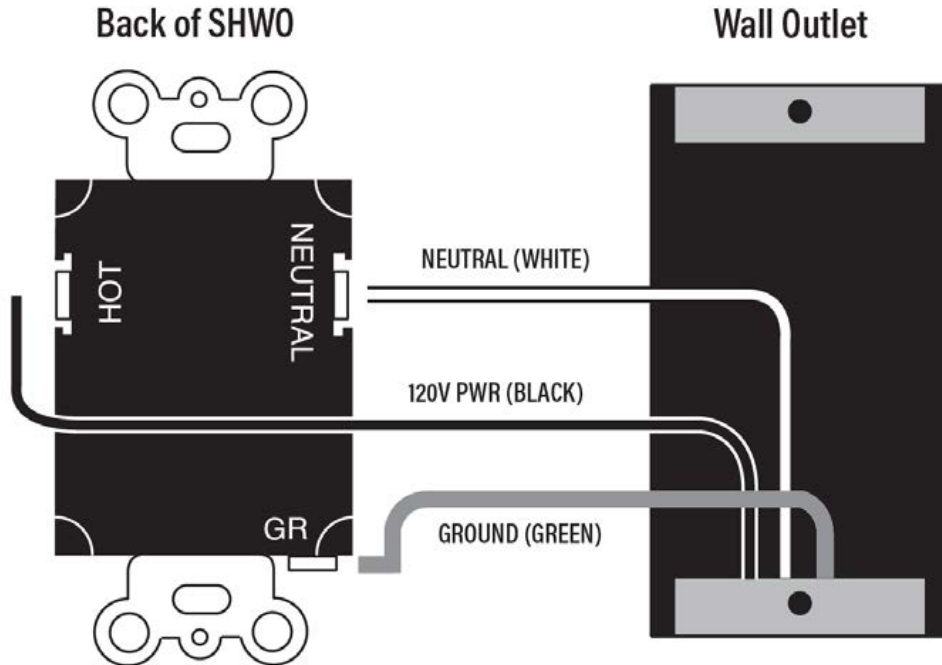

LUXcontrol™

SMART WIFI OUTLET

SPECIFICATION SHEET

WIRING DIAGRAM