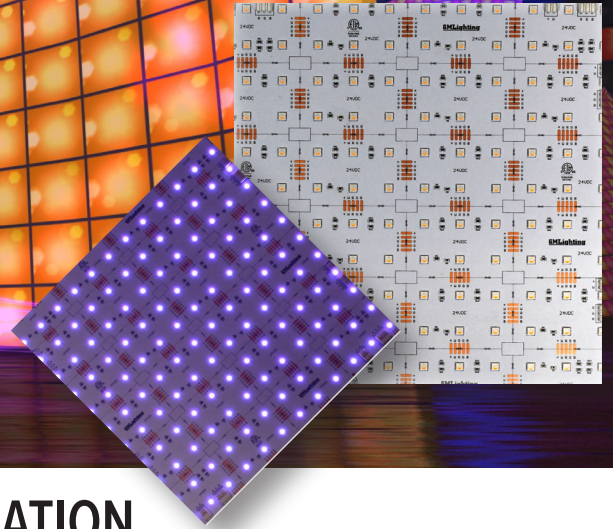

# Lamina RGBW

## 24VDC Configurable Laminated LED Sheet

### ADVANCED RGBW BACKLIGHT ILLUMINATION WITH FLEXIBLE CONFIGURATIONS

Lamina RGBW is a 24VDC flexible light sheet that can be cut in the field into geometric or irregular shapes, creating limitless illumination for signage, light panels, columns, retail display, backlighting and themed lighting applications. Lamina is connectible via integral push-in connectors. Easy installation with no heat sink required.

- RGB with 3000K white light - 4 in 1 LED chip
- 11.5W/Sq. Ft
- 24VDC
- 90+ CRI
- Dimmable
- 144 LEDs with 1" spacing
- New convenient size 12x12in = 1 Sq. Ft
- Connectible via integral push-in connectors
- Multiple control options: LUXcontrol™ Wireless or RF Remote or DMX
- 3M Double-sided tape for mounting
- 3M tape, staple or screw mounting options
- For indoor use only
- Tight diode to diode spacing for even illumination and no hot spots
- ETL, IP20, Title24