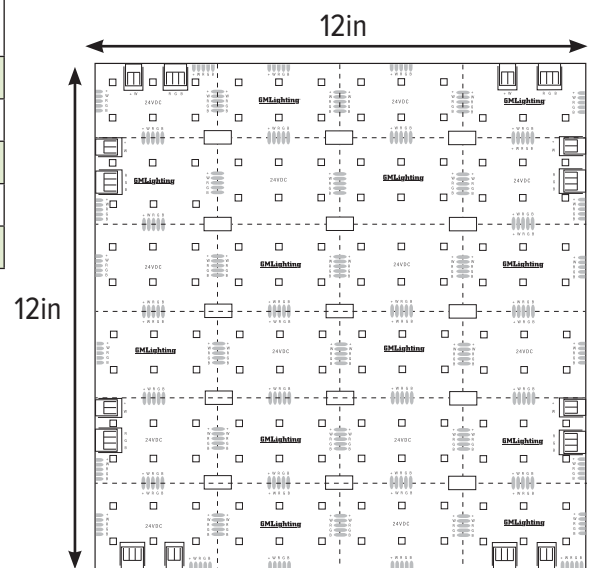

APPLICATIONS

- Displays
- Backlighting
- Retail Lighting
- Decorative Lighting
- Exhibitions

or,