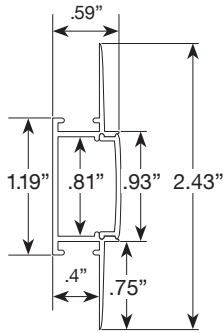

### ORDERING INFORMATION

Example: **LED-CHL-MI-ST6**

Model	Type	Format	Length	Shape
LED-CHL	MI	ST (Straight)	6 (6')	
LED-CHL	MI	ST8		FC90 (90° Flat Corner)*
LED-CHL	MI	ST8		IC90 (90° Inside Corner)*
LED-CHL	MI	ST8		OC90 (90° Outside Corner)*

### DIMENSIONS

**LED-CHL-MI-ST8-IC90**  
Inside corner

**LED-CHL-MI-ST8-OC90**  
Outside corner

**LED-CHL-MI-ST8-FC90**  
Flat corner

**LED-CHL-MI-ST6**  
Flat