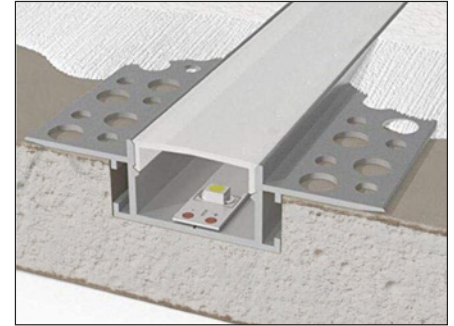

LED Tape Mud-In

Aluminum Channels and Accessories

BASIC LAYOUTS

FLAT CORNER EXAMPLE

Estimated parts:

- (2) LED-CHL-MI-ST8-FC90
- (1) LED-CHL-MI-ST6 (60"=5ft)
- (1) LED-CHL-MI-ST-EC

Mud-In Drywall Detail