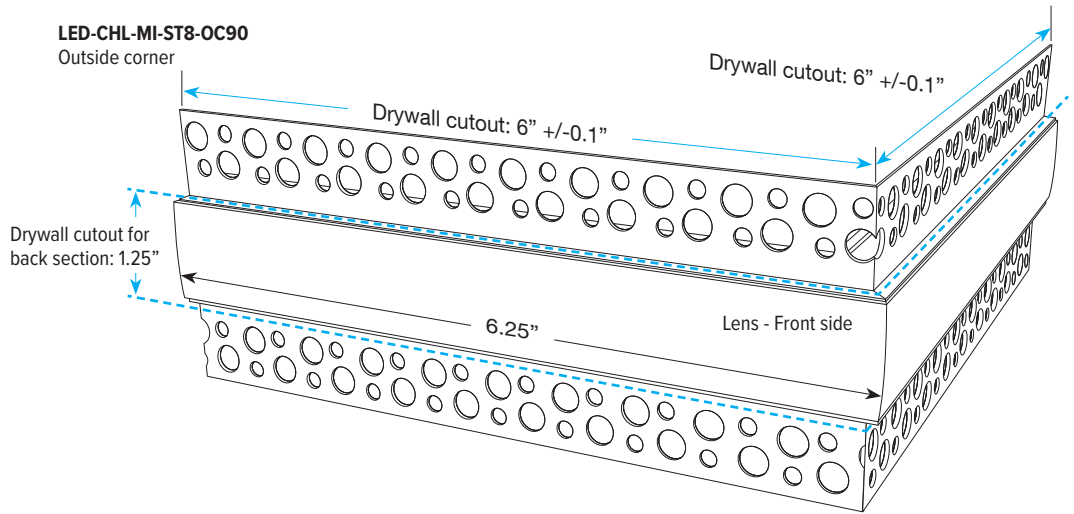

## Aluminum Channels and Accessories

### DIMENSIONS

**LED-CHL-MI-ST8-IC90**  
Inside corner

**LED-CHL-MI-ST8-OC90**  
Outside corner

**LED-CHL-MI-ST8-FC90**  
Flat corner

**LED-CHL-MI-ST6**  
Flat