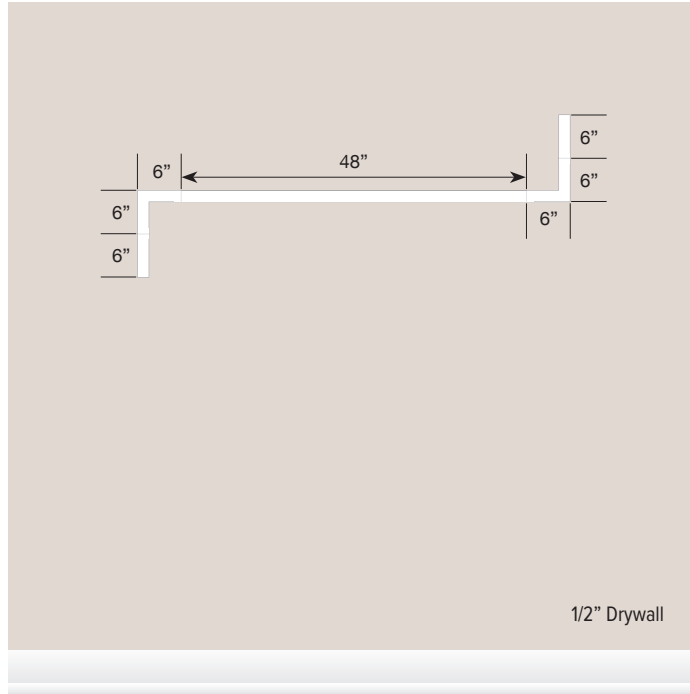

LED Tape Mud-In

Aluminum Channels and Accessories

BASIC LAYOUTS

FLAT CORNER EXAMPLE

Estimated parts:

- (2) LED-CHL-MI-ST8-FC90
- (1) LED-CHL-MI-ST6 (60"=5ft)
- (1) LED-CHL-MI-ST-EC

Mud-In Drywall Detail