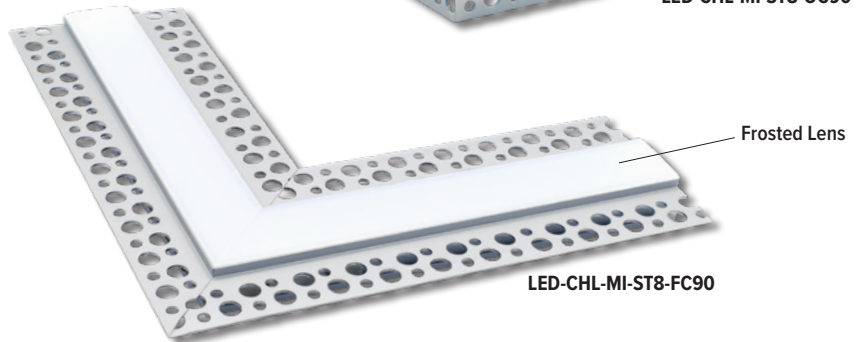

LED-CHL-MI-ST8-OC90

LED-CHL-MI-ST8-FC90