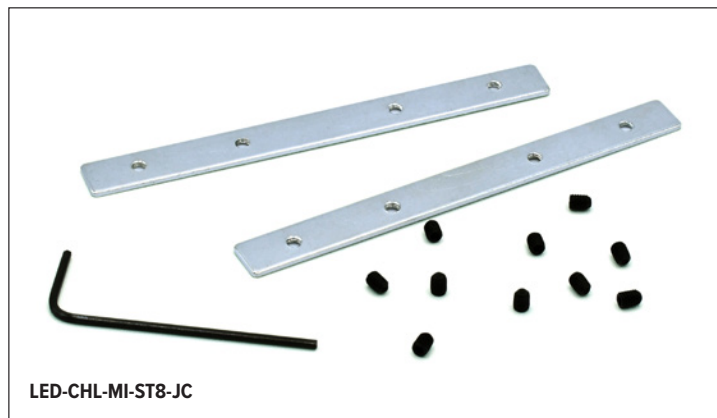

LED Tape Mud-In

Aluminum Channels and Accessories

ACCESSORIES

Catalog No.	Description
LED-CHL-MI-ST-EC	(2) End Caps for LED-CHL-MI-ST6 one with hole, one solid
LED-CHL-MI-ST8-JC	Straight 2-piece joiner coupler, set screws, hex keys
LED-CHL-MI-ST6-LENS	PC diffuser lens, 6ft