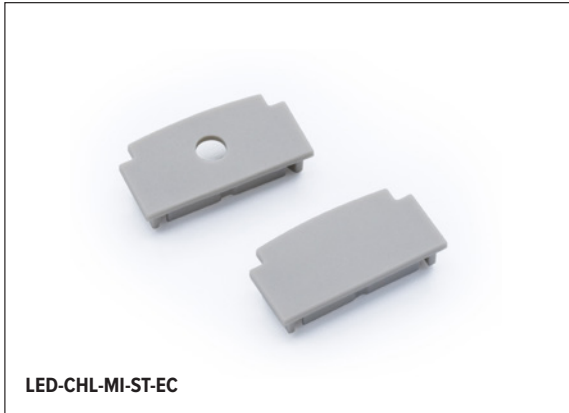

LED Tape Mud-In

Aluminum Channels and Accessories

ACCESSORIES

Catalog No.	Description
LED-CHL-MI-ST-EC	(2) End Caps for LED-CHL-MI-ST6 one with hole, one solid
LED-CHL-MI-ST8-JC	Straight 2-piece joiner coupler, set screws, hex keys
LED-CHL-MI-ST6-LENS	PC diffuser lens, 6ft