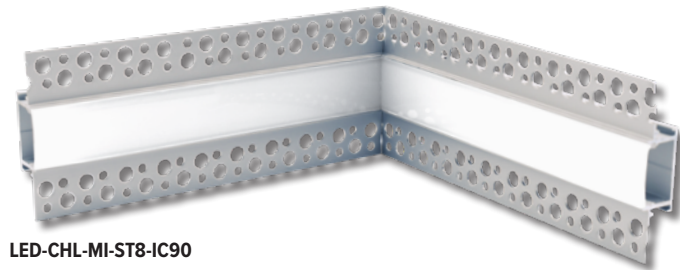

LED Tape Mud-In

Aluminum Channels and Accessories

Project Name	Type
Catalog #	Date

PRODUCT OVERVIEW

Recess illuminated sections of light for clean looking and creative design options. The aluminum, perforated frame enables easy mud-in installation. Includes snap-on frosted lens to produce even illumination and reduce pixelization. Available in 6' lengths with pre-made corner sections.

FITS FOLLOWING

LEDTASK™ LTR SERIES TAPE

- LTR-E Economy Series
- LTR-P Professional Series (Dry)
- LTR-S COB (Chip On Board)
- LTR-S-DTW (Dim to Warm)
- LTR-S-TW (Twist Task)
- LTR-S-RGBW (Dry)

SPECIFICATIONS

CONSTRUCTION

- Extruded aluminum channel

OPTICS

- Frosted lens (provided)

CONNECTORS

- Sure-Tite STW Series
- Sure-Tite ESTW Series

ACCESSORIES

- End caps

USAGE

- Dry location only

WARRANTY

- 5 years

LED-CHL-MI-ST8-IC90