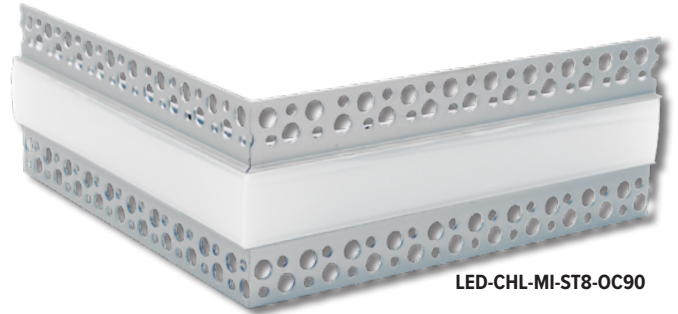

LED-CHL-MI-ST8-IC90